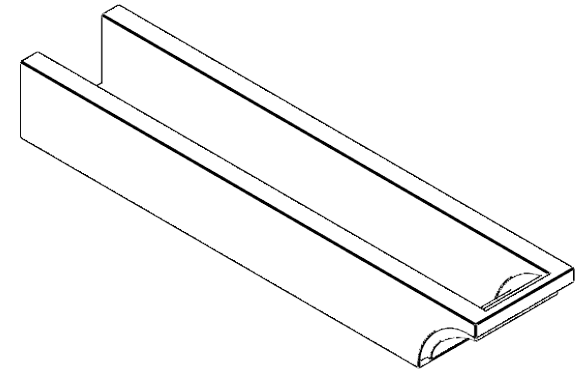

# ITEM NUMBER: RFTURO060X04000X28000X004RIV00RCPR

6"W X 4"H X 28"L TIMBERTHANE ROUGH CEDAR RIVERA FAUX WOOD OPEN RAFTER TAIL, 4"L END, PRIMED TAN

**SIDE PROFILE**

**FRONT PROFILE**

**ISOMETRIC**

GENERATED DATE : 03/02/2023

EKENA MILLWORK  
2300 WEST MAIN ST.  
CLARKSVILLE, TX 75426  
TOLL FREE: 866-607-0453  
WWW.EKENAMILLWORK.COM

**NOTES**

1. INSTALLATION TO BE COMPLETED IN ACCORDANCE WITH MANUFACTURER'S SPECIFICATIONS.
2. DRAWING MAY NOT BE TO SCALE
3. THIS DRAWING IS INTENDED FOR DESIGN AND PLANNING PURPOSES ONLY.
4. ALL INFORMATION CONTAINED HEREIN WAS CURRENT AT THE TIME OF DEVELOPMENT BUT MUST BE REVIEWED AND APPROVED BY THE PRODUCT MANUFACTURER TO BE CONSIDERED ACCURATE.
5. TIMBERTHANE ARCHITECTURAL PRODUCTS ARE MADE FROM HIGH DENSITY URETHANE AND COME FACTORY PRIMED